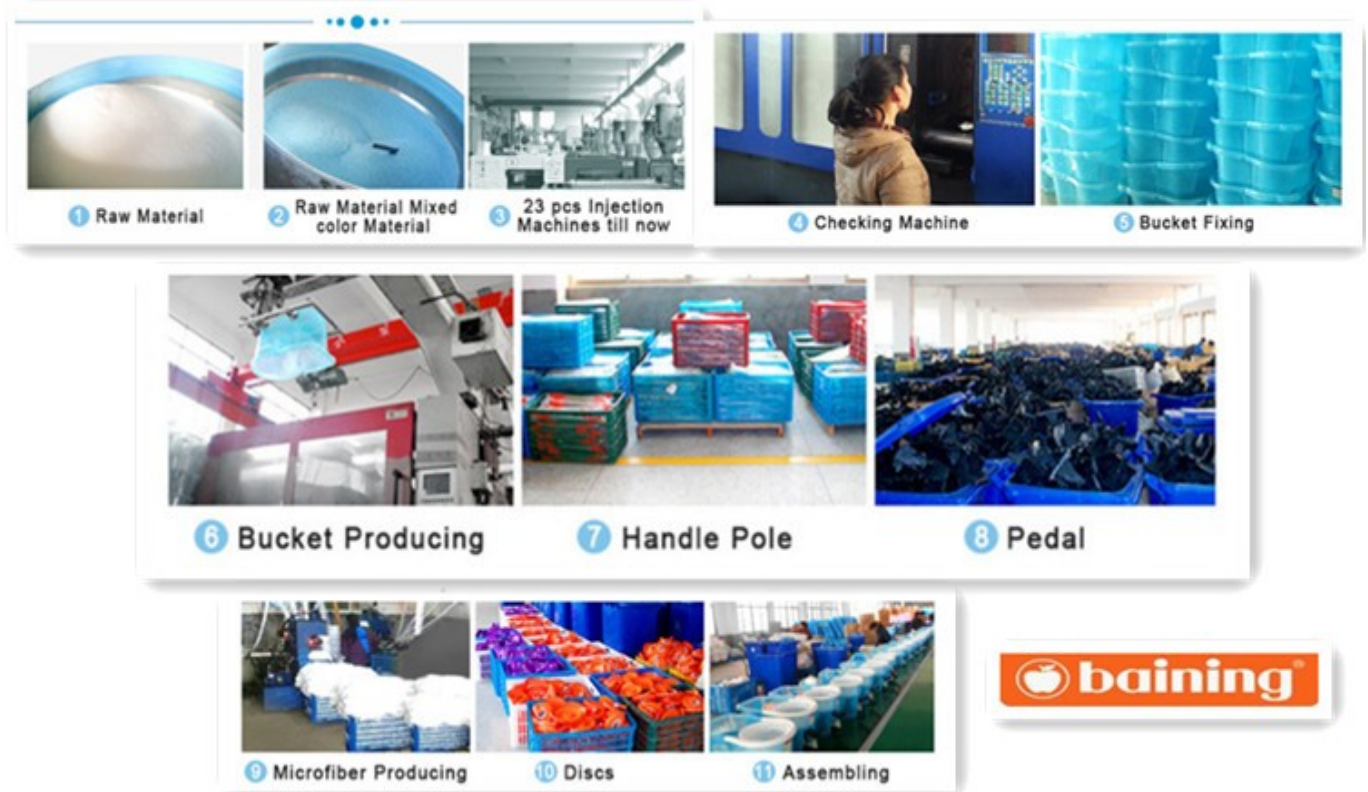

Double bucket

one side for wash, one side for dry

Foldable 360 easy mop

Double buckets can be foldable to save space

Easy Magic Mop Test

Production Delivery

Certifications

Factory Picture