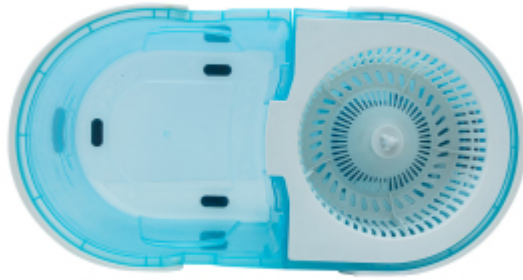

<http://www.bncompany.com/>

Technical data

Feature:	Sustainable
Usage of Spin Mop:	Dust Mop, Floor cleaning, car cleaning, window cleaning
Place of Origin:	CN;ZHE
Brand Name:	BN
Material of spin mop:	100% new PP
Model Number:	BN201501
Mop Head Material:	100 percent microfiber and PP
Size of spin mop:	Before folding 49.5*26*25 cm After folding 26.5*26*26.5cm
Color of spin mop:	Blue
Type of spin mop:	Foldable with pedal
Function of spin mop:	1 functions: pedal spin dry mop
Handle Type:	Extensible, Telescopic, Foldable, Magic, Swivel, Cleaning
ODM and OEM:	Yes
Certificates of magic mop:	Reach/CE/ RoHS/ ISO9001:2008/SGS factory Audits
Name:	Bucket microfiber blue Pedal magic spin dust mop
Material of mop refill:	Microfiber
Pole Material:	0.35mm stainless steel

Reach RoHS  CE

No.1069 KeYuan Road, ChangCheng Industry
Zone, Yongkang, Zhejiang, China

L-877-07850

npany.com |
mpany.com/

Product Picture

FOLDABLE FOOT PEDAL BUCKET

New swivel handle, gear-driven system on the mop plate, can save much energy during washing.

model: **BN201501**
single function : pedal spin dry

Color box size: 32X27.5X30CM Volume: 9L
Quantity: 4 OR 6PCS/1CTN N.W.: 2.450KGS
20GP/40HQ: 966/2346PCS Fob: NingBo
Color for Option: ■ ■

Specification